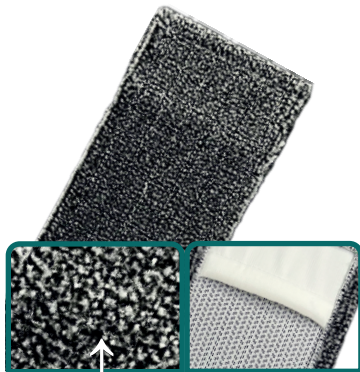

THE SOLUTION FOR STUBBORN DIRT!

MADE IN EEC

SPECIFICATIONS

Yarn mixture:	50% polypropylene 25% polyester 25% hedgehog bristle	
Yarn color:	GREY	
Overlock:	WHITE	
Pocket material:	100% polyester	
Shrinkage value:	2-3%	
Washing label:	Embroidered label in WHITE, embroidered on 2 sides	
4-colour coding:	BLUE, GREEN, YELLOW, RED	

Size:	40 cm	50 cm
Weight:	ca. 80 g	ca. 110 g
Unit:	75 pcs.	50 pcs.
Art.-No.:	ESM40FC	ESM50FC

Hedgehog bristle

4-color coding

Bag material made of
100% polyester with inserts
Tear-resistant & water-permeable

Do not use fabric softener
Wash clean

FEATURES

The **EXCELLENT SCRUB-IGEL 2.0 FC-MOP** is suitable for easy removal of medium and heavy soiling. The hedgehog bristles loosen dirt with ease and enable excellent gliding properties on difficult, uneven or rough floors.

CHARACTERISTICS

- Particularly suitable for non-slip floors and safety floors
- Strong scrubbing effect for dirt and stain removal
- Extreme scrubbing properties

APPLICATION

Can be used both dry and damp on smooth, coated and uncoated floor coverings.