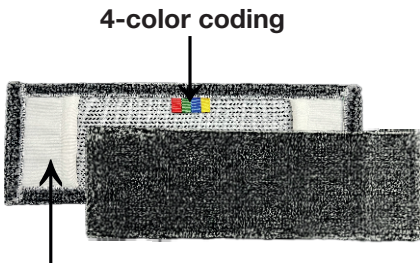

THE SOLUTION FOR STUBBORN DIRT!

MADE IN EEC

SPECIFICATIONS

Yarn mixture:	50% polypropylene 25% polyester 25% hedgehog bristle	
Yarn color:	GREY	
Overlock:	WHITE	
Pocket material:	100% polyester	
Shrinkage value:	2-3%	
Washing label:	Embroidered label in WHITE, embroidered on 2 sides	
4-colour coding:	BLUE, GREEN, YELLOW, RED	

Size:	40 cm	50 cm
Weight:	ca. 80 g	ca. 110 g
Unit:	75 pcs.	50 pcs.
Art.-No.:	ESM40FC	ESM50FC

Hedgehog bristle

4-color coding

Bag material made of
100% polyester with inserts
Tear-resistant & water-permeable

Do not use fabric softener
Wash clean

FEATURES

The **EXCELLENT SCRUB-IGEL 2.0 FC-MOP** is suitable for easy removal of medium and heavy soiling. The hedgehog bristles loosen dirt with ease and enable excellent gliding properties on difficult, uneven or rough floors.

CHARACTERISTICS

- Particularly suitable for non-slip floors and safety floors
- Strong scrubbing effect for dirt and stain removal
- Extreme scrubbing properties

APPLICATION

Can be used both dry and damp on smooth, coated and uncoated floor coverings.